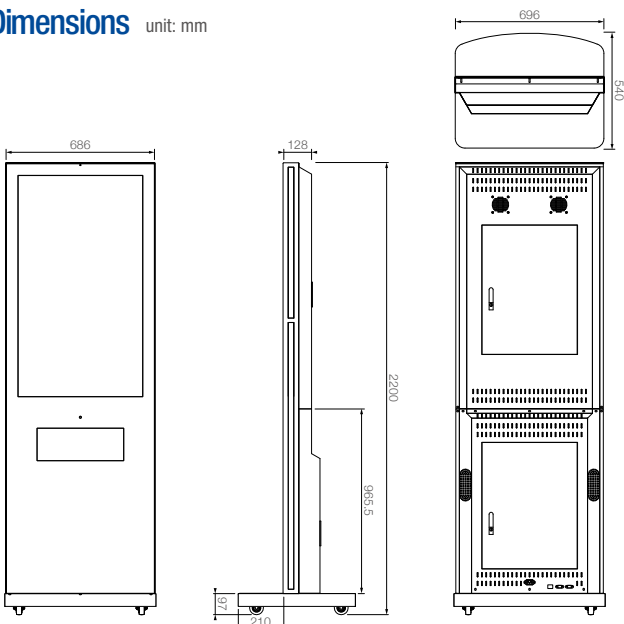

RS-232C Protocol

The built-in RS-232c port allows user to remotely controlling the display functions.

Environmental Friendly

Ready with RoHS-Compliant and low power consumption (under 1W in power saving mode) will save user's energy usage.

Dimensions unit: mm

Specifications

Class		D460SL	D460SLI	
Panel	Screen Size	46"	46"	
	Active Display Area	1018.4 x 572.5	1018.4 x 572.5	
	Number of Pixels	1366 x 768 (WXGA)	1366 x 768 (WXGA)	
	Aspect Ratio	16:9	16:9	
	Display Colors	16.7 Ml	16.7 Ml	
	Brightness	700 cd/m ²	700 cd/m ²	
	Contrast Ratio	3000 : 1	3000 : 1	
	Response Time (ms)	8	8	
	View Angle (H/V)	178° / 178°	178° / 178°	
Life Time	50,000h average	50,000h average		
Resolution (Max)	Monitor	1360 x 768 (47.01KHz / 60KHz)		
	DTV	1080i (Multi-Screen : 720p)		
Connectivity & Control	Input	Analog RGB	1	1
		HDMI	1	1
		Composite (BNC)	1	1
		Component (BNC)	1	1
		PC Audio	1	1
		RS232C	1	1
		Component Audio	1	1
		Composite Audio	1	1
	Output	Analog RGB	1	1
		HDMI	1	1
		Composite (BNC)	1	1
		Component (BNC)	1	1
		Audio	1	1
		RS232C	1	1
Speaker (Ready)	15W x 2CH	15W x 2CH		
Feature	Tempered Glass	Yes	Yes	
	Auto Cooling System	Yes	Yes	
	Touch Screen	No	Yes (R Touch)	
OSD Language	10 Language			
Dimension	Set (WxHxL) (mm)	686 x 2103 x 128.1	686 x 2103 x 128.1	
	Stand Included (WxHxL) (mm)	696 x 2200 x 540	696 x 2200 x 540	
Set Weight (kg)	about 100	about 100		
Accessories	Power cord, Manual, HDMI Cable, Remote			
Other Features	Auto Cooling System, Auto Power Control (On & Off timer)			