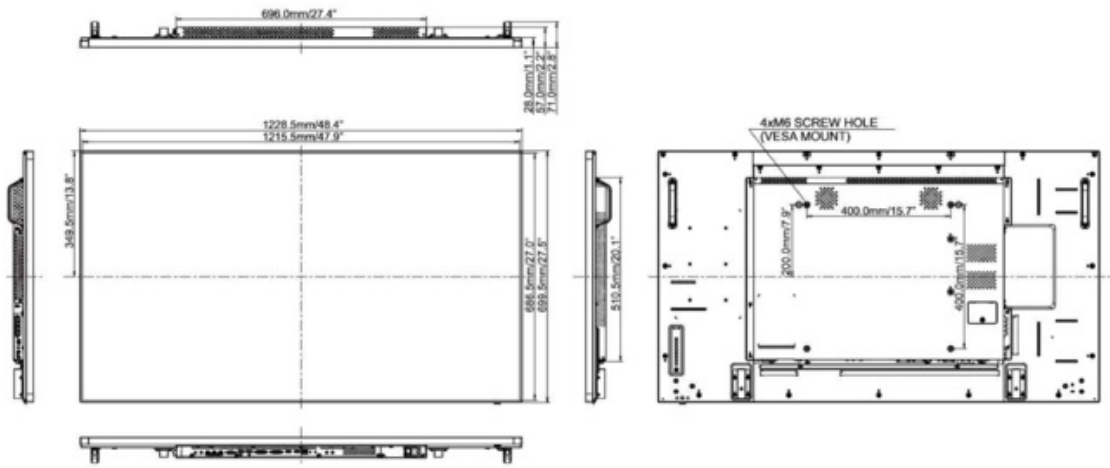

## 7. DIMENSIONS / WEIGHT

DIMENSIONS W X H X D	1228.5 x 699.5 x 71.0 mm
WEIGHT	24.7 kg

All trademarks and registered trademarks acknowledged. E & O E. Specification subject to change without notice. All LCD's comply with ISO-9241-307:2008 in connection with pixel defects.